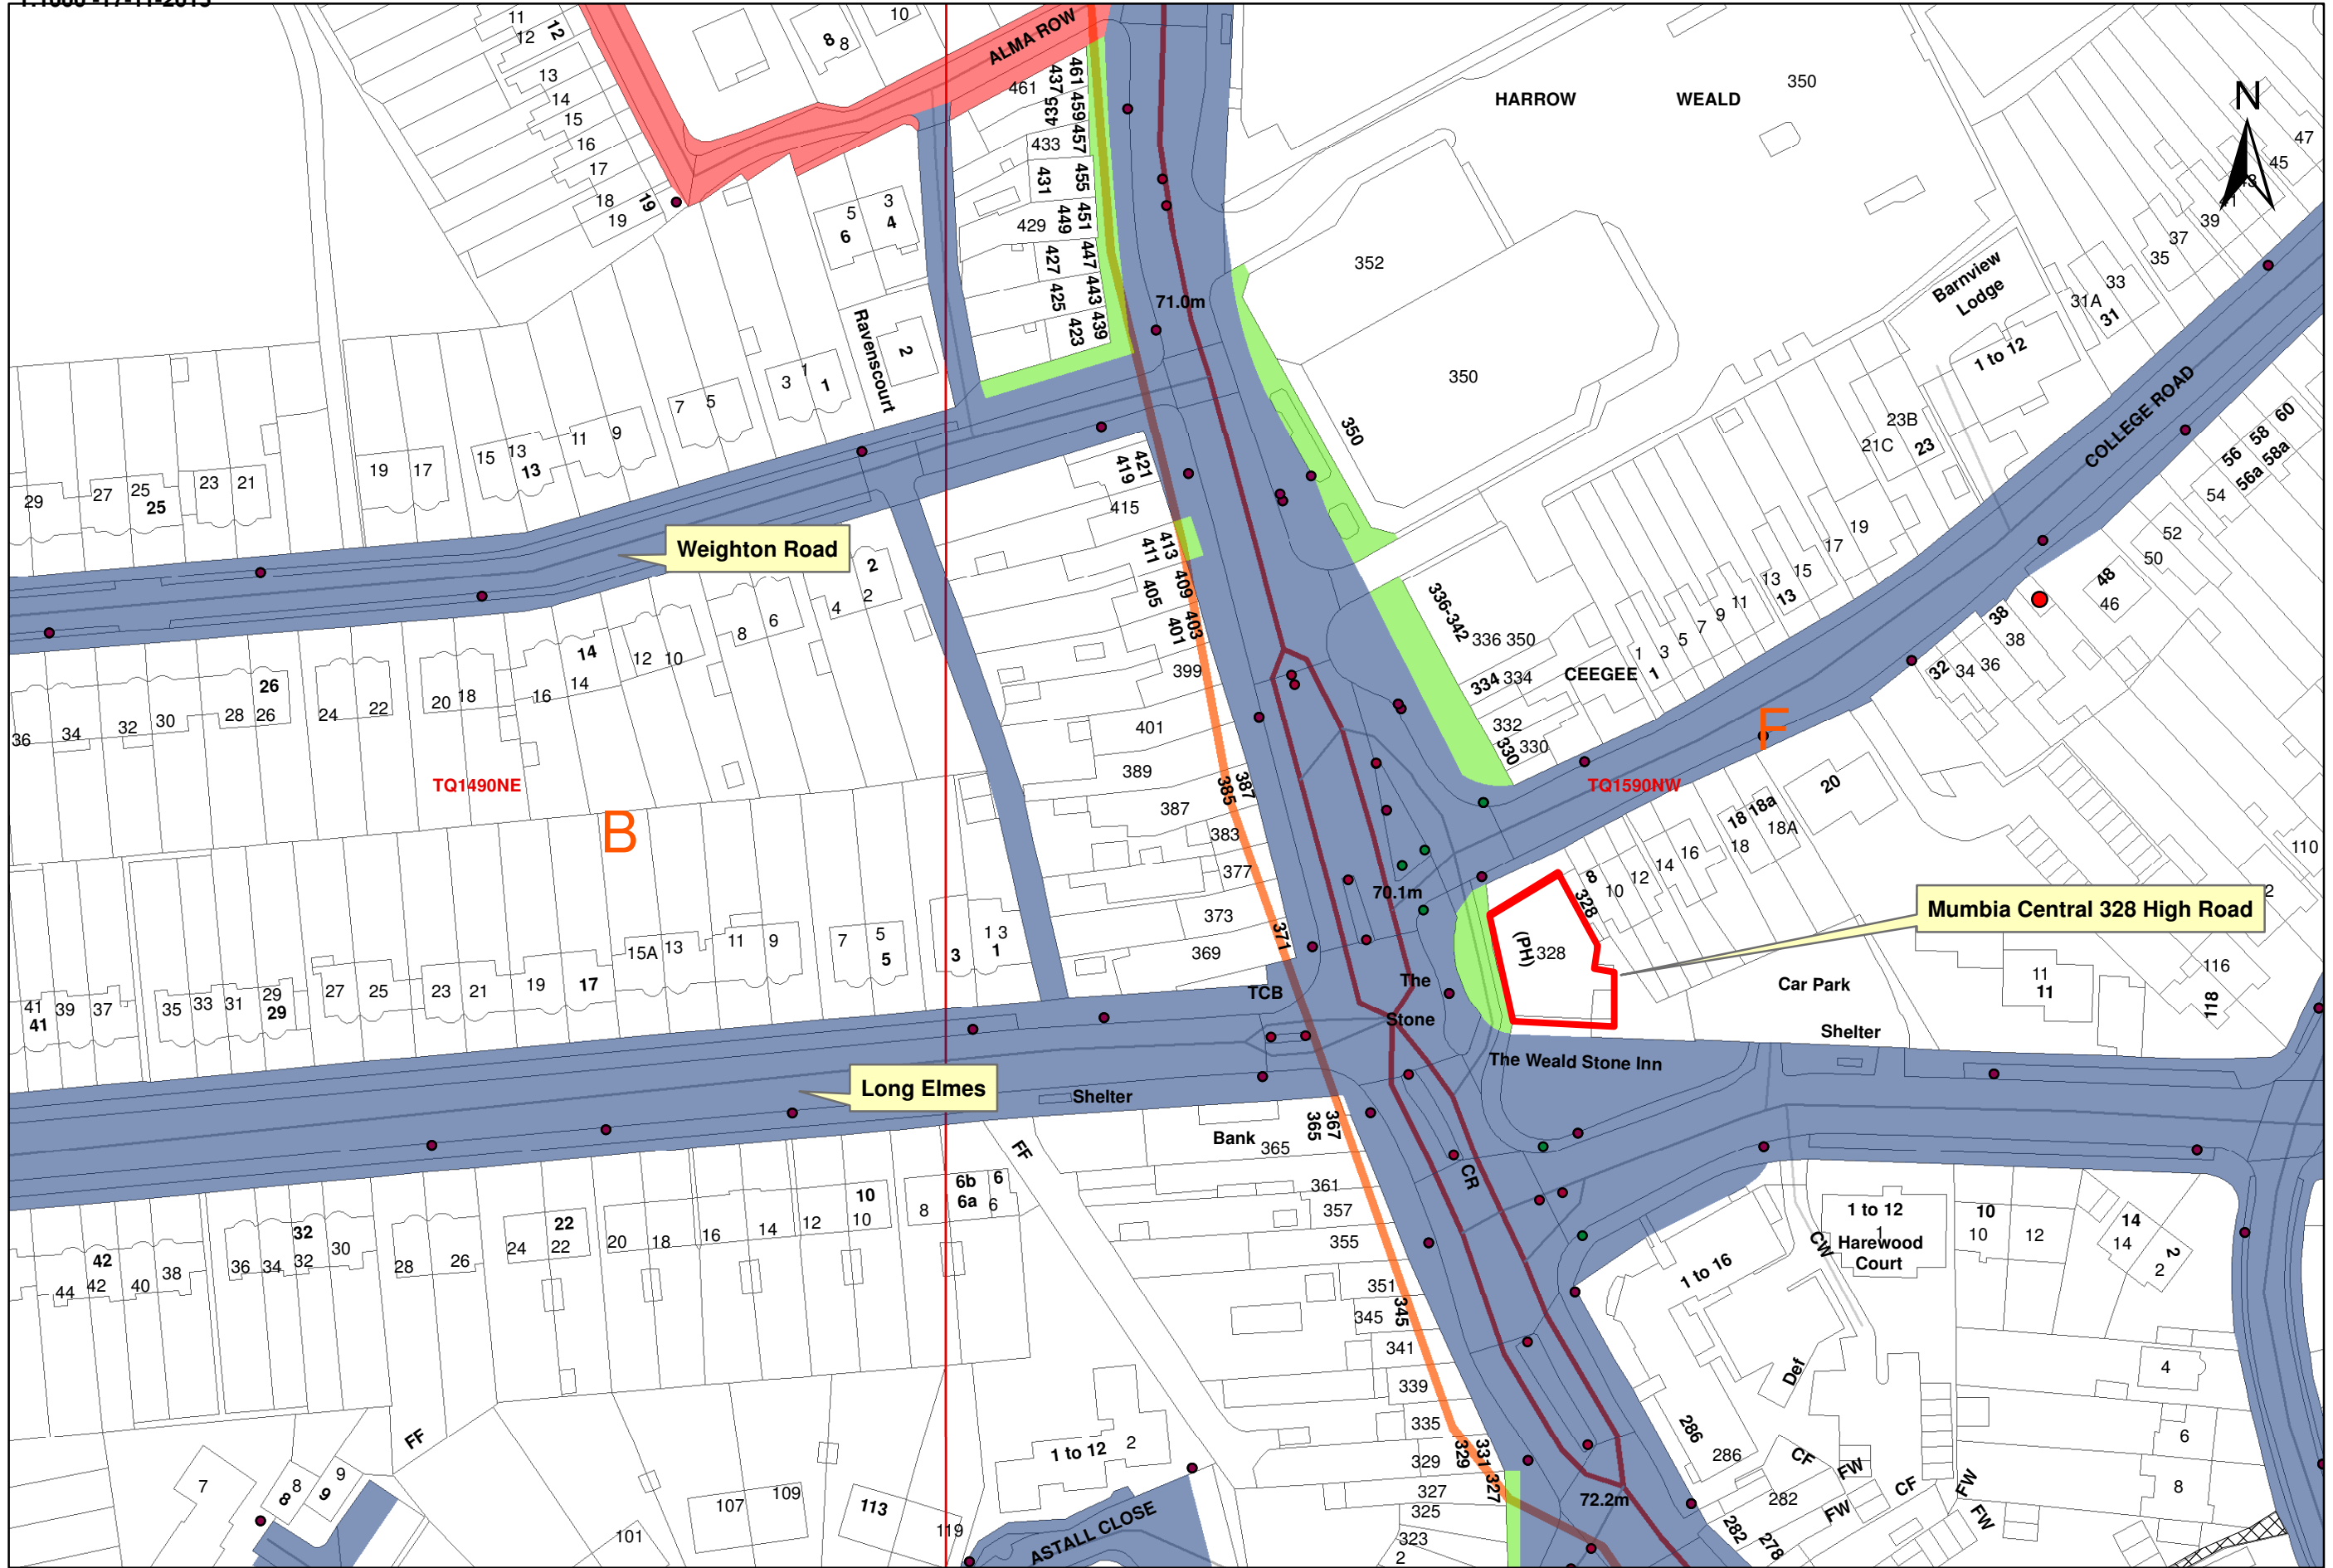

Appendix C

328 High Road Wealdstone
1:1000 - 17-11-2015

This map is reproduced from Ordnance Survey material with the permission of Ordnance Survey on behalf of the controller of Her Majesty's Stationery Office. Crown Copyright. Unauthorised reproduction infringes Crown Copyright and may lead to prosecutions or civil proceedings. London Borough of Harrow LA.100019206. 2007.